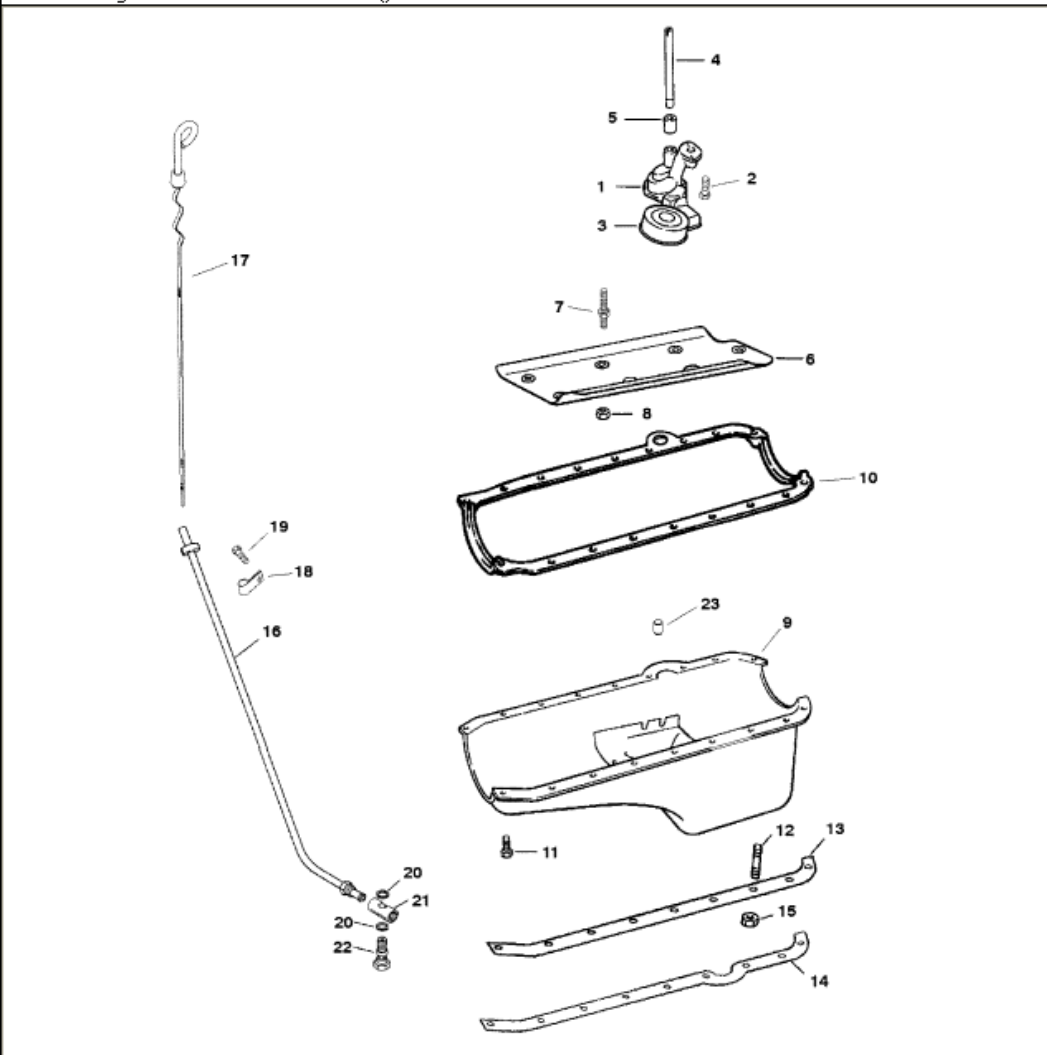

Parts List

Ref	Class	Part	Description	Qty	Comment	Footnote
1		809907	1 PUMP-OIL	1		
2	10	17346	BOLT-OIL PUMP	1		
3		809909	SCREEN-OIL PUMP PICK-UP	1		
4		36184	SHAFT	1		
5	23	36183	RETAINER	1		
6		98602	DEFLECTOR-OIL	1		
7	16	850090	STUD	5		
8	11	845602	NUT (3/8-16)	5		
9		805930A	OIL PAN	1		
10	27	13865	GASKET-OIL PAN	1		3
11	10	14070	SCREW (1/4-20 X 5/8 IN.)	14		
12	16	11989	STUD	4		
13		14257	REINFORCEMENT	1	(PORT)	
14		14256	REINFORCEMENT	1	(STARBOARD)	
15	11	11971	NUT	4		
16		805384T	TUBE-DIPSTICK	2		
17		861942T	DIPSTICK	1	(IN-LINE & DOWN ANGLE TRAN:	
17		861942T	DIPSTICK	1	(V-DRIVE TRANSMISSION)	
18	54	805444	CLIP-DIPSTICK TUBE	2		
19	10	35366	SCREW (1/4-20 X 9/16 IN.)	2		
20	27	49955	GASKET	2		3
21		821504	FITTING-BANJO	1		
22	10	807497	BOLT-BANJO	1		
23	19	93654	PLUG-CYLINDER BLOCK DIPSTIC	1		
-	27	861246A98	GASKET SET-ENGINE OVERHAU	1		